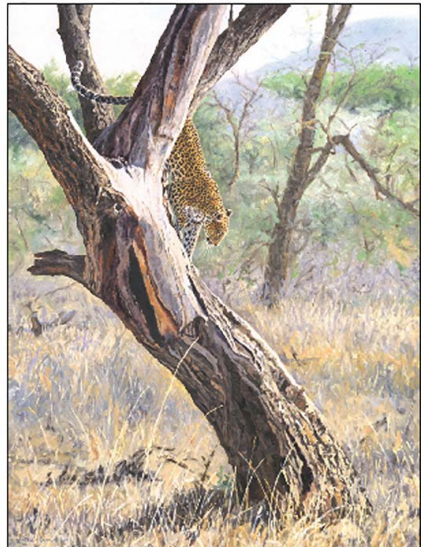

Linda Besse

From the Palette

Fall 2024

Newport, OR lighthouse
photo by Linda

October was my landscape month. The drive was down the Oregon and California coasts with an extended stay in San Diego. How beautiful - and our weather was perfect. Not to be outdone, the National Parks of Sequoia and Yosemite were on our way home. I came back with lots of inspiration including great wildlife sightings. For example I saw brown pelicans flying just over breaking waves and hundreds of sea lions hugging the rocks along the shore.

Check my web site for new small paintings added weekly.

NEWS
Linda has been elected to **Signature Member** status with the National Oil & Acrylic Painters Society. (NOAPS)

Sequoia National Park
photo by Linda

What's on my the easel? Stripes!!!

NEW ORIGINAL OIL PAINTINGS

Hunting Party 30" X 30" \$10,500.

Time to Hunt 25" X 18.75" \$5000.

Color Me 13" X 18" \$2750.

Walrus Freestyle 18" X 29" \$5400.

UPCOMING SHOWS *Linda attending
Nov 15 - March 15 1st Annual Juried Online Exhibition of the American Society of Marine Artists
www.americansocietyofmarineartists.com/asma-awards-show