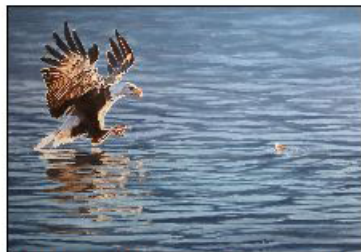

Explore the World from the comfort of your home

**Linda Besse** is creating an *Armchair Safari!*

Inspired from her travels from Africa to Iceland, the Arctic to the Antarctic, the Old World to New Zealand, each original oil painting, whether it is a far-flung location or something she saw in her backyard, captures a special moment in time.

These are the first ones off Linda's easel.

Linda's *Armchair Safari* brings the adventure home!

*Duckway* 8.5" X 12" \$1350.

*Jag* 8.25" X 11" \$1200.

*Feast* 15" X 24" \$3750.

*Salmon Fishing* 17.75" X 26" \$3600.

*Wood Pile* 12" X 18" \$2100.  
*Inspired by a ruffed grouse in my backyard*