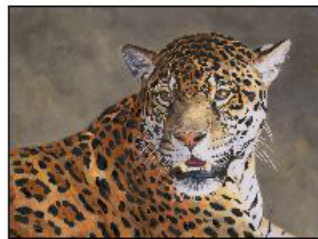

Explore the World from the comfort of your home

**Linda Besse** is creating an *Armchair Safari!*

Inspired from her travels from Africa to Iceland, the Arctic to the Antarctic, the Old World to New Zealand, each original oil painting, whether it is a far-flung location or something she saw in her backyard, captures a special moment in time.

These are the first ones off Linda's easel.

Linda's *Armchair Safari* brings the adventure home!

*Duckway* 8.5" X 12" \$1350.

*Jag* 8.25" X 11" \$1200.

*Feast* 15" X 24" \$3750.

*Salmon Fishing* 17.75" X 26" \$3600.