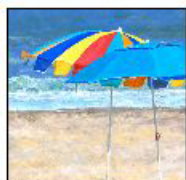

Explore the World from the comfort of your home

**Linda Besse** has been creating an *Armchair Safari!*

(For this newsletter, the Armchair Safari is taking a detour through summer and the many moods of water.)

Inspired from her travels from around the world,

each original oil painting, whether it is a far-flung location or something she saw in her backyard,

captures a special moment in time.

*Beach Umbrella #1, #2, #3, #4* Each 10" X 10" \$1350. each