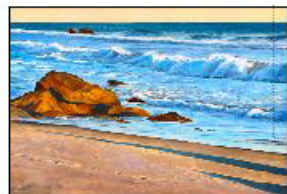

Inspired from her travels from around the world,

each original oil painting, whether it is a far-flung location or something she saw in her backyard,

captures a special moment in time.

*Beach Umbrella #1, #2, #3, #4* Each 10" X 10" \$1350. each

*Calm Reflection* 18" X 22" \$3600.

*Trumpeters* 24" X 36" \$8500.

*Tranquil* 27" X 18" \$4500.

*Building Blocks* 14" X 23" \$2900.

*Lobster Village* 10.25" X 16" \$1850.

*Summer Shadows* 11" X 16" \$1850.